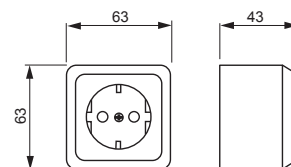

Pakkeenhed: 10/100

Enhed: st

Tekniske specifikationer

Kapslingsklasse	IP21
Mærkestrøm	16 A
Nominal spænding	250 V
ETIM	
ETIM 5.0	EC000125 (EC000125)
ETIM 6.0	EC000125 (EC000125)
ETIM 6	
Model	Protective contact (SCHUKO)
With built-in USB power supply	
Number of units	1
Number of modules (module system)	
Number of socket outlets switchable	
Cover	Complete housing
Imprint/indication	Without imprint
Connection type	Plug clamp
With hinged lid	
With child-protection	1
Label space/information surface	
Colour	White
RAL-number (akin)	9010

IP21

For heavy conditions (in accordance with VDE)

Impact strength

Width of device

63 mm

Height of device

63 mm

Depth of device

43 mm